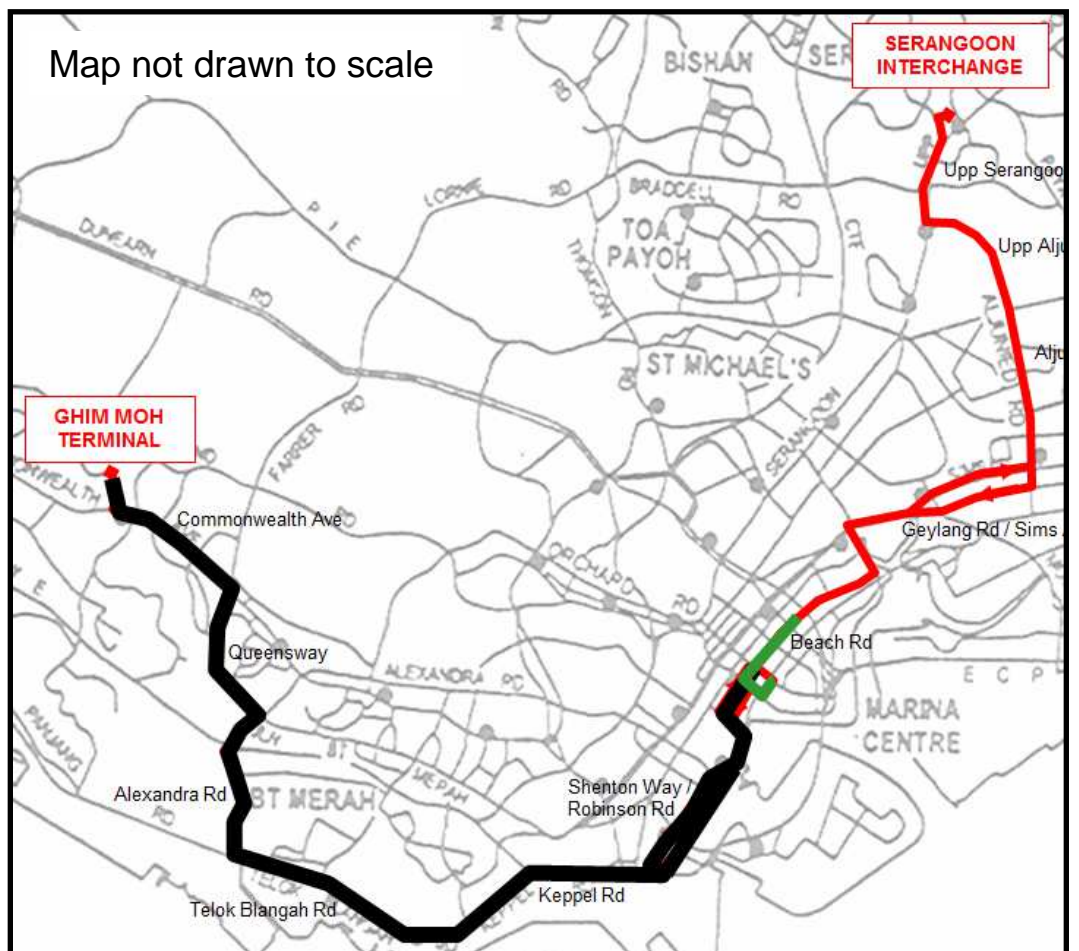

LAST CALLING BUS-STOP BEFORE DIVERSION

ROAD NAME	BUS-STOP CODE	BUS-STOP DESCRIPTION
BEACH RD	01519	THE GATEWAY

FIRST CALLING BUS-STOP AFTER DIVERSION

ROAD NAME	BUS-STOP CODE	BUS-STOP DESCRIPTION
BEACH RD	01611	RAFFLES HOTEL

Legend

- Normal Route – —
- Diverted Route – —
- Road Closure – —

Map not drawn to scale

We apologise for any inconvenience caused.